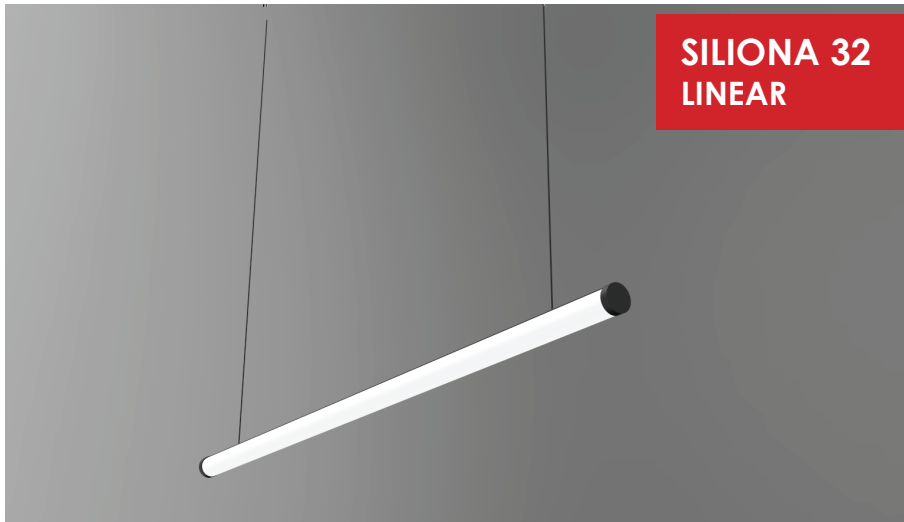

SILIONA 32 LINEAR

Siliona 32 is Linear Luminaire with a slim extruded aluminum profile, silicon diffuser and premium powder-coated finish designed for modern interiors.

Featuring a unique linear profile, it is powered by high-quality LEDs with a binning tolerance of ≤ 3 SDCM and CRI ≥ 90 , ensuring vibrant and consistent illumination.

The luminaire maintains at least 70% of its luminous flux after 50,000 operating hours, ensuring long-term reliability. Its High-Performance Silicon diffuser delivers smooth and uniform illumination along the luminaire length.

With a standard 32 mm diameter and customizable lengths and shape, this fixture provides 280 degree light distribution, making it ideal for professional applications.

Available in customizable RAL finishes, wattages, and lengths to suit various design and functional requirements.

Beam Angle

280°

Optics

Silicon Diffuser

Electrical

Wattage - 14W/Mtr

Input- 220-240 VAC

Physical